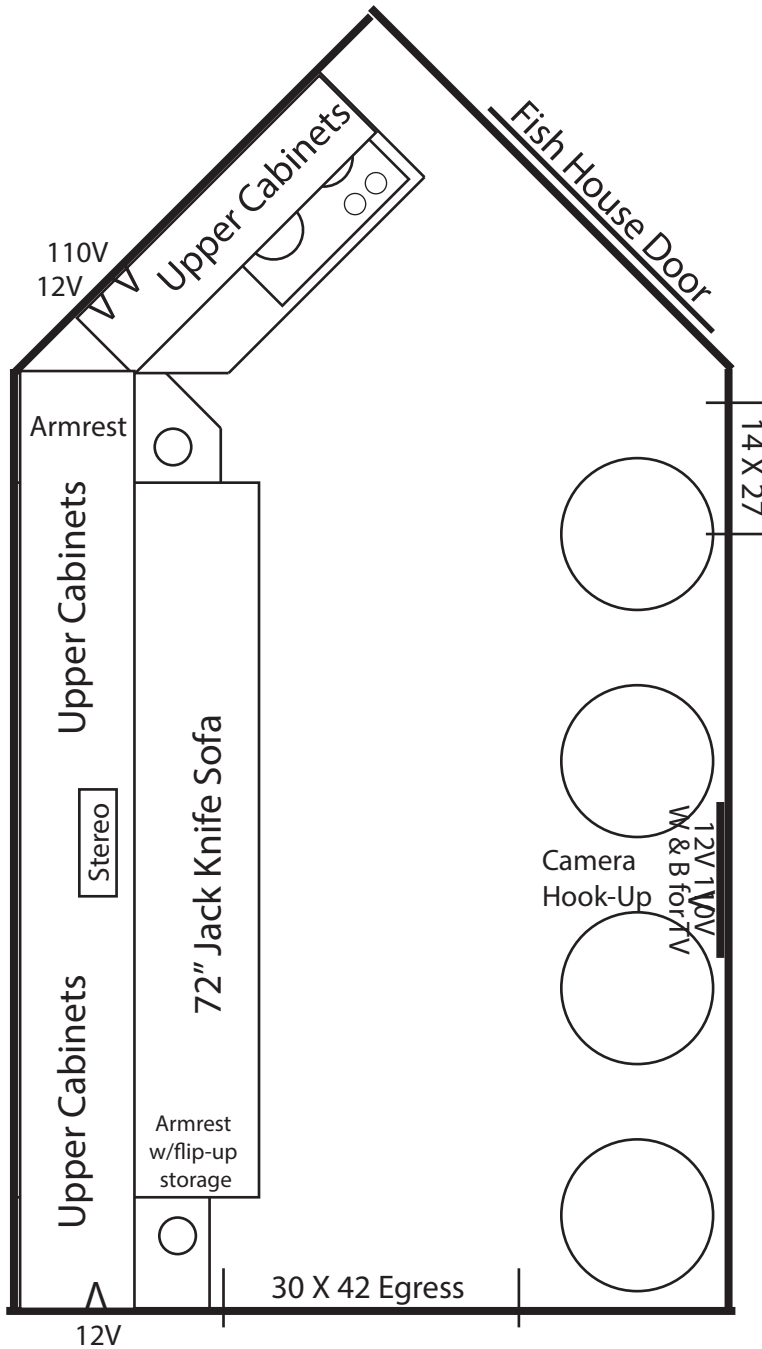

Dealer: _____
 Siding Color: _____
 Decal Color: _____
 S.G. Color: _____
 Customer: _____
 Order Date: _____

6.5 X 8 Little Jigger ~ 2018

Single Axle Frame
 Hand Crank Winch System
 Mag Wheels
 4 Holes with Lights
 Factory Select Paneling
 Flat Ceiling
 Roof Vent

LED Package
 Wire & Brace for flat screen
 Digital Antenna
 Wire for Portable Satellite
 Upgraded Radio w/4 speakers
 Wired for Fish Cam
 12V Recepts
 110V Recept

2 Burner cook-top
 Tan curtains
 20,000 BTU Furnace
 Jack-Knife Sofa
 Armrests w/cup holders